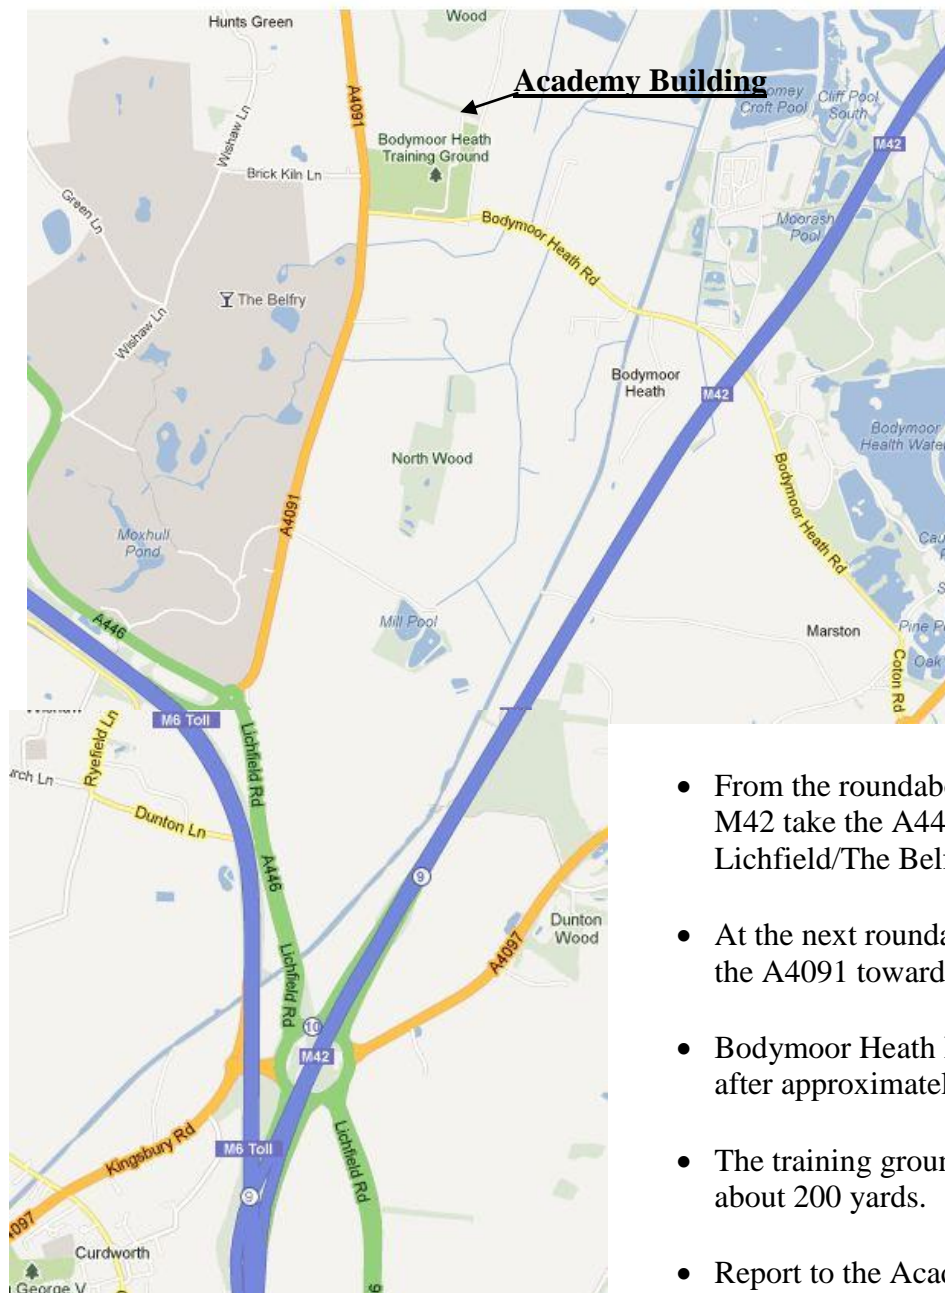

## Aston Villa Training Ground, Bodymoor Heath Lane, Middleton, Tamworth. B78 2BB

- From the roundabout at Junction 9 of the M42 take the A446 towards Lichfield/The Belfry.
- At the next roundabout take the last exit, the A4091 towards Tamworth.
- Bodymoor Heath Lane is on the right after approximately 1<sup>1</sup>/<sub>4</sub> miles.
- The training ground is on the left in about 200 yards.
- Report to the Academy building which is at the far end of the training ground.